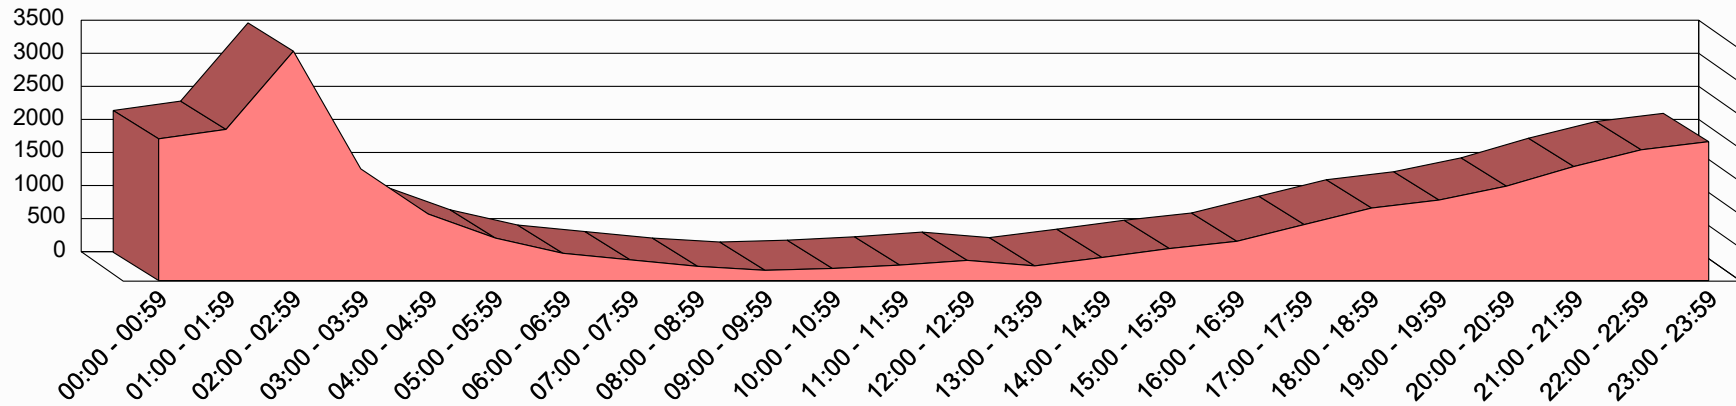

DUI (Alcohol) Related Total Crashes by Hour of the Day

2010

00:00	01:00	02:00	03:00	04:00	05:00	06:00	07:00	08:00	09:00	10:00	11:00	12:00	13:00	14:00	15:00	16:00	17:00	18:00	19:00	20:00	21:00	22:00	23:00
00:59	01:59	02:59	03:59	04:59	05:59	06:59	07:59	08:59	09:59	10:59	11:59	12:59	13:59	14:59	15:59	16:59	17:59	18:59	19:59	20:59	21:59	22:59	23:59
2,144	2,286	3,469	1,689	1,006	642	412	313	215	155	183	234	305	222	349	484	594	847	1,097	1,218	1,428	1,725	1,978	2,101

Information contained in this report represents reportable data collected from Texas Peace Officer's Crash Reports (CR-3) received and processed by the Department as of April 15, 2020.