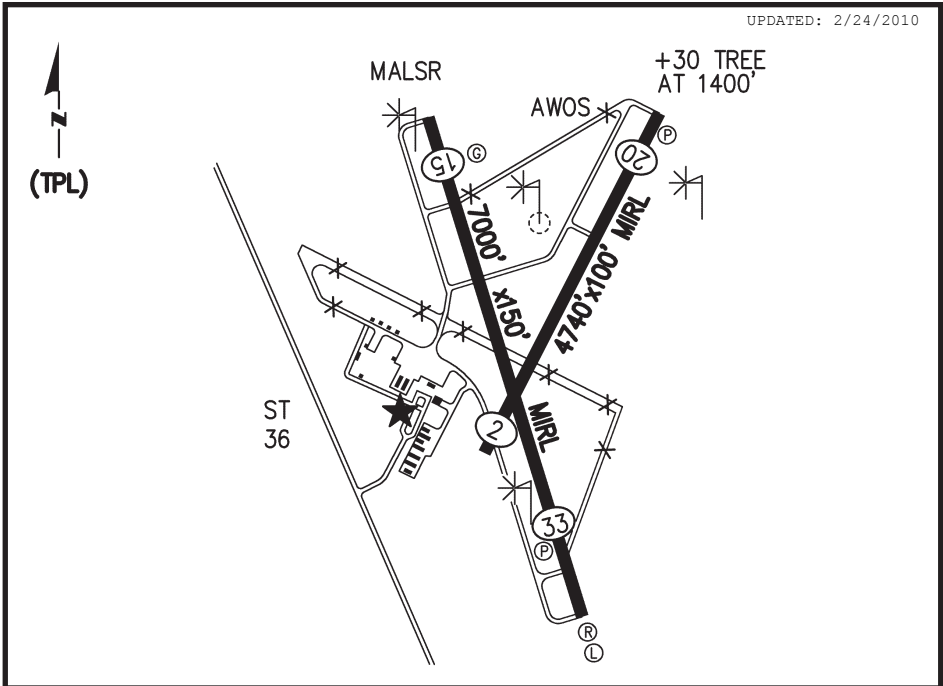

350 TEMPLE, DRAUGHON-MILLER CENTRAL TEXAS REGIONAL (TPL)

UPDATED: 2/24/2010

Lat: N 31° 09.15'
Lon: W 97° 24.47'

Elev: 682' MSL
TPA: STD

Sectional: SAN ANTONIO
Downtown to Apt: 05 nm/NW

Owner: CITY OF TEMPLE
2 N. MAIN
TEMPLE TX 76501
Phone: 254-298-5600

Manager: SHARON ROSTOVICH
7720-F AIRPORT ROAD
TEMPLE TX 76501
254-298-5770

ATTENDANCE SCHEDULE: 5:00AM-10:00PM

FUEL: JET A JET A+ 100LL

REPAIRS: Avionics Airframe: MAJOR Power Plant: MAJOR

LIGHTS: DSK-DWN Pilot Control