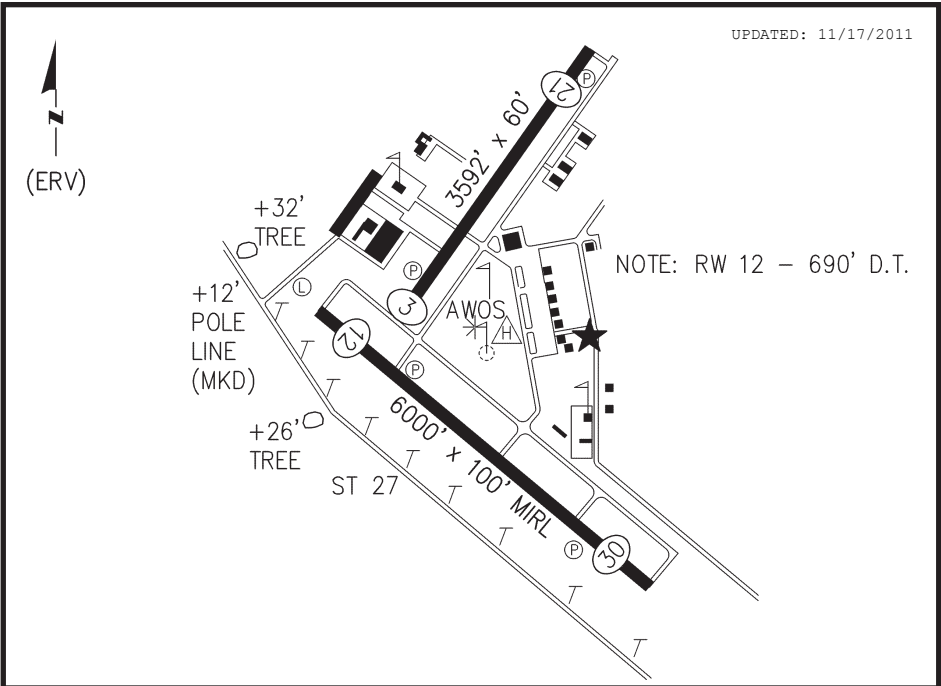

202 KERRVILLE, KERRVILLE MUNI / LOUIS SCHREINER FIELD (ERV)

UPDATED: 11/17/2011

Lat: N 29° 58.60'
Lon: W 99° 05.14'

Elev: 1617' MSL
TPA: STD

Sectional: SAN ANTONIO
Downtown to Apt: 05 nm/SE

Owner: CITY OF KERRVILLE
800 JUNCTION HWY
KERRVILLE TX 78028
Phone: 830-896-9399
Fax: 830-896-9440