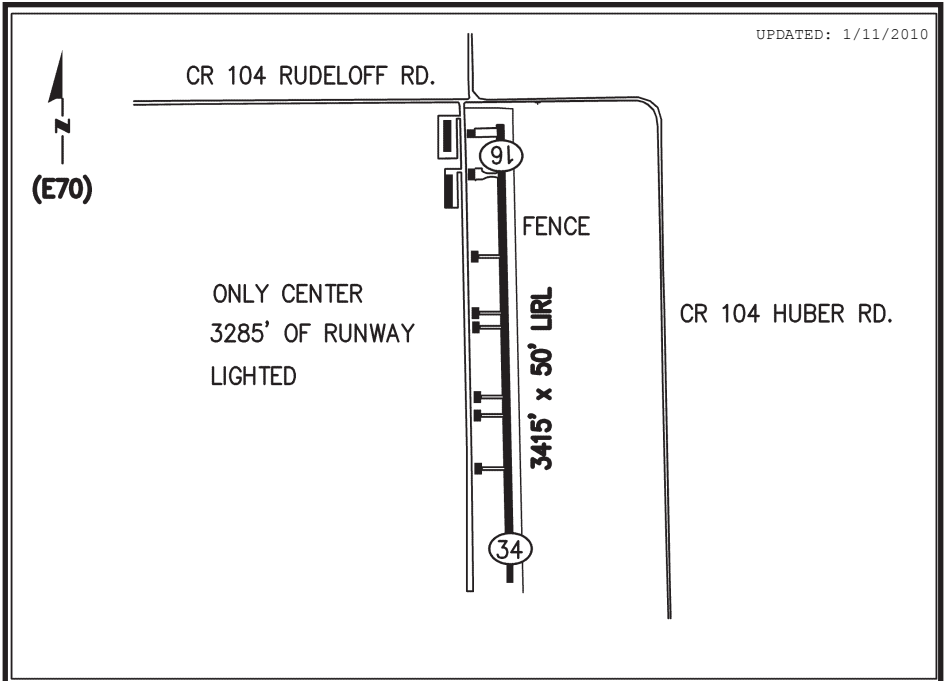

UPDATED: 1/11/2010

Lat: N 29° 36.20'
Lon: W 97° 59.44'

Elev: 556' MSL
TPA: STD

Sectional: SAN ANTONIO
Downtown to Apt: 02 nm/NW

Owner: HUBER AIRPARK
 2475 RUDELOFF RD
 SEGUIN TX 78155
Phone: 830-303-6254
Fax: 830-303-0008

Manager: HENRY F. COFFEEN
 120 PASEO DEL RIO
 SEGUIN TX 78155
 830-303-6254

ATTENDANCE SCHEDULE: UNATNDD

FUEL: 100LL SELF SERVE

REPAIRS: NO

LIGHTS: NSTD LIRL

CTAF: 122.9