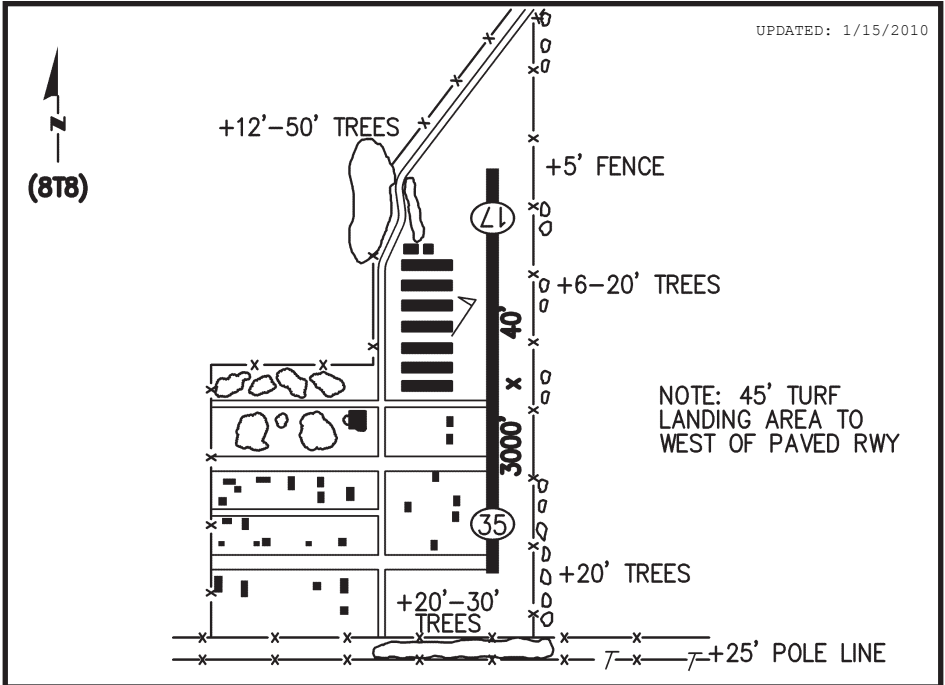

UPDATED: 1/15/2010

Lat: N 29° 30.63'
Lon: W 98° 47.90'

Elev: 1040' MSL
TPA: STD

Sectional: SAN ANTONIO
Downtown to Apt: 10 nm/W

Owner: SAN GERONIMO AIRPARK INC.
 15464 F.M. 471 WEST BOX 30
 SAN ANTONIO TX 78253
Phone: 210-688-9072