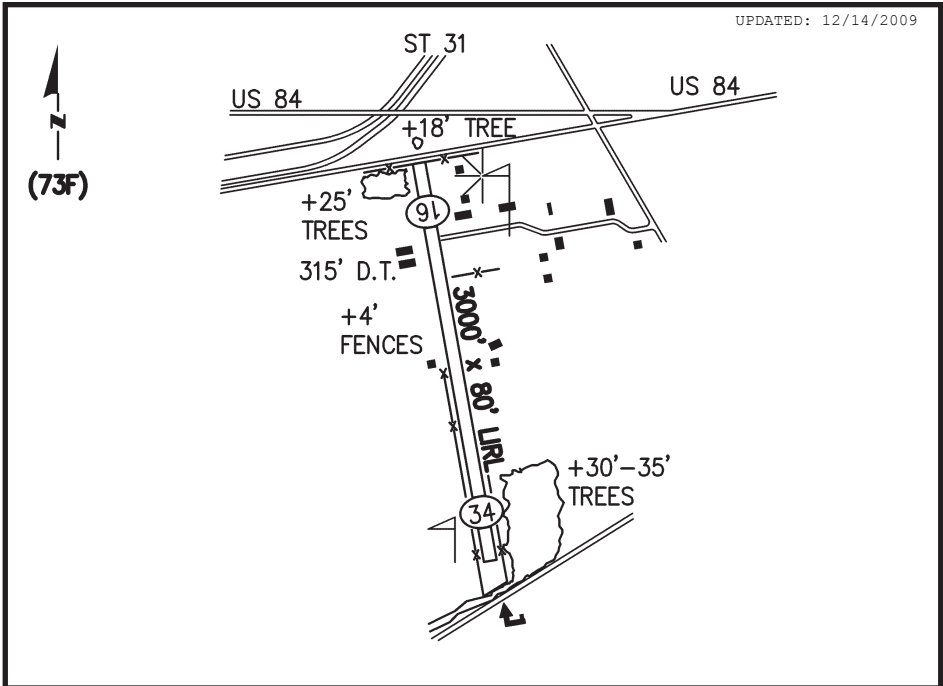

UPDATED: 12/14/2009

Lat: N 31° 37.43'
Lon: W 97° 01.35'

Elev: E. TRFK 1300' MSL
TPA: STD

Sectional: SAN ANTONIO
Downtown to Apt: 08 nm/NE

Owner: WINGS FOR CHRIST INTL FLT ACADEMY
246 S. LEAGUE RANGE RD
WACO, TX 76705
Phone: 254-799-0727

Manager: JOEL NEW
371 W. OLD AXTELL
WACO, TX 76705
254-723-3277

ATTENDANCE SCHEDULE: UNATNDD

FUEL: NO

REPAIRS: Airframe: MINOR Power: MINOR

LIGHTS: RDO/CTL

CTAF: 122.9

REMARKS: NONE