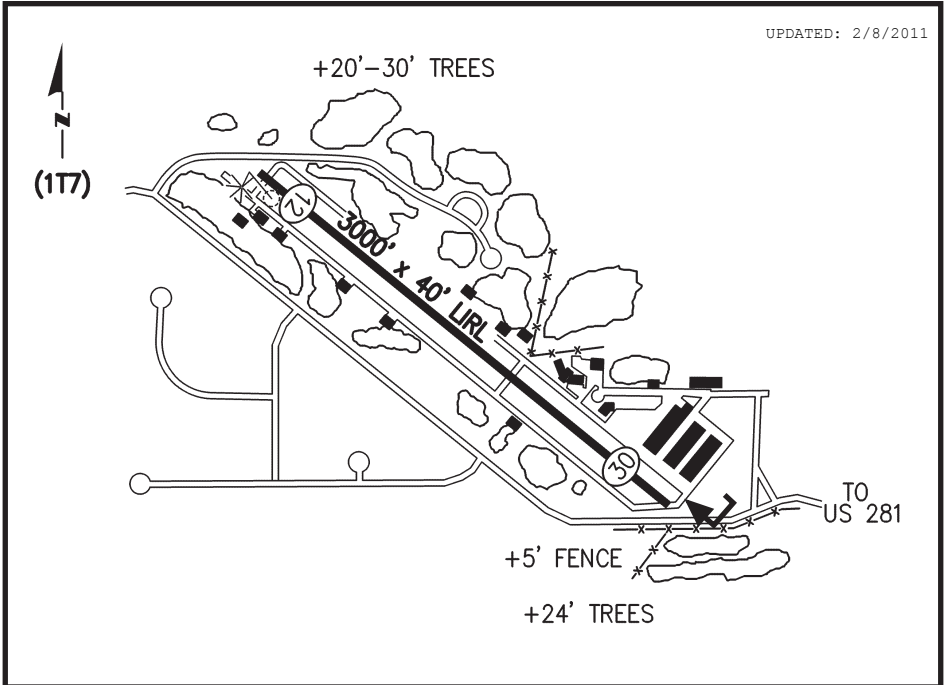

UPDATED: 2/8/2011

**Lat:** N 29° 48.71'**Elev:** 1250` MSL**Sectional:** SAN ANTONIO**Lon:** W 98° 25.57'**TPA:** STD**Downtown to Apt:** 23 nm/N

Owner: KESTREL AIRPARK
 RUNWAY ASSOCIATION
 150 FLIGHTLINE DR.
 SAN ANTONIO, TX 78209

Manager: CASEY RUBY
 150 FLIGHTLINE DRIVE
 SAN ANTONIO, TX 78209

Phone: 830-980-5660

210-822-2292

Email:**ATTENDANCE SCHEDULE:** IRREGULAR**FUEL:** 100LL SELF-SERVE**REPAIRS:** Airframe: MINOR Power Plant: MINOR**LIGHTS:** DSK-DWN**CTAF:** 122.975**REMARKS:** WATCH FOR DEER ON RWY**FBO:** YELLOW ROSE AVIATION 830-438-2731